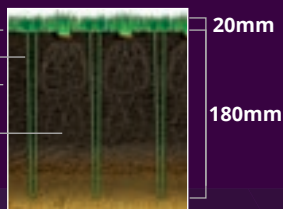

SISGrass cricket pitches are natural grass surfaces, supported with two-tone polyethylene fibres, inserted into the surface at 2cm x 2cm spacings.

SISGrass installations are the fastest on the market some of our projects have been completed in just 5 hours!

Over 190,000 individual **SISGrass** Fibres are inserted into each surface, to support the natural grass.

Our SISGrass product range is versatile, so whether you have existing and established pitches, or are looking at a new construction, we can help you with your surfaces.

Stitching into existing pitches can help to revive old, slow and poor performing pitches, eliminating the need for reconstruction.

SISGRASS

Natural grass
SISGrass yarn
Upper root zone
(Sand & soil/organic mix)
Grass roots